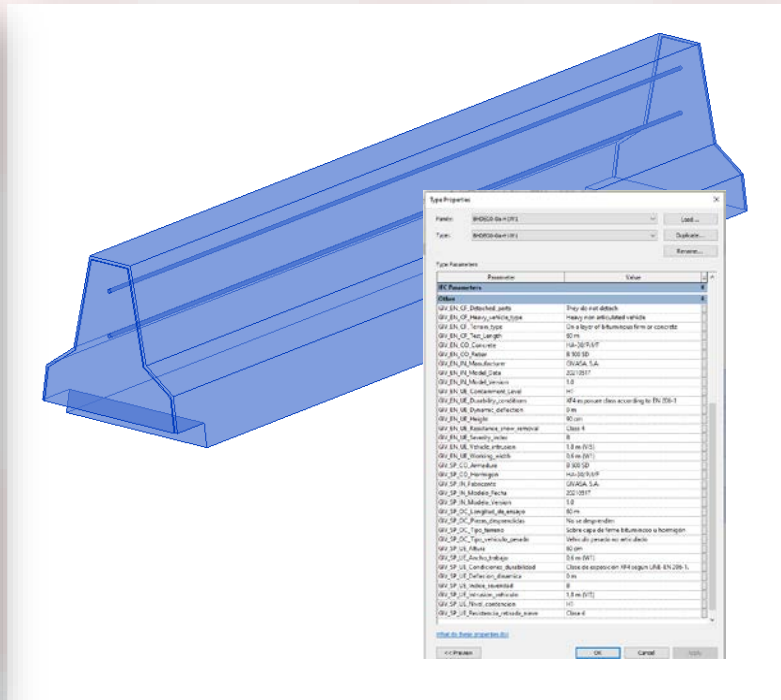

BHDEGO/0a-H1W1

BIM Model

v1.0

2021-05-17

IFC

RFA

RVT

Special for product review and detail drawings

Special for product review and detail drawings

Special for road design