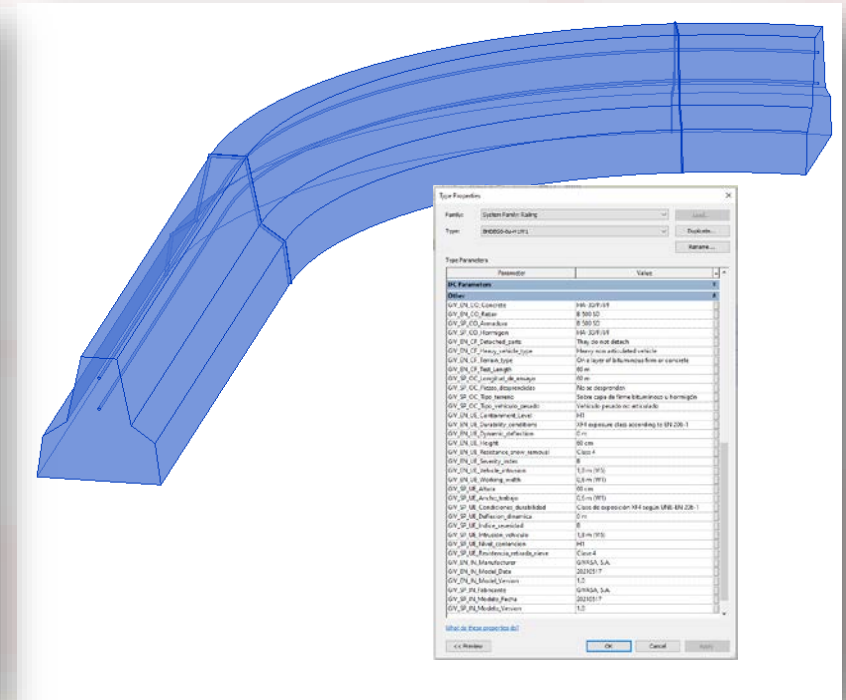

BHDEGO/0a-H1W1

BIM Model

v1.0

2021-05-17

IFC

RFA

RVT

Special for product review and detail drawings

Special for product review and detail drawings

Special for road design