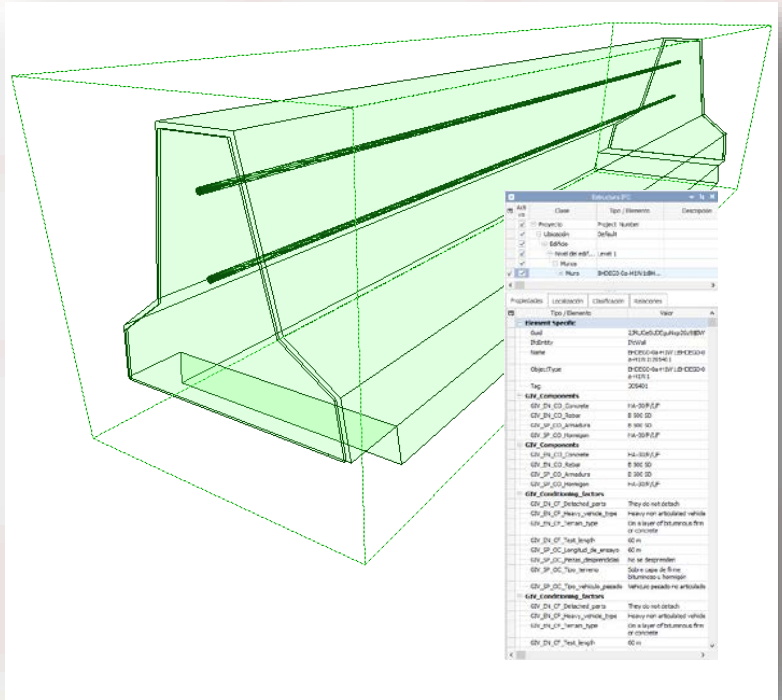

BHDEGO/0a-H1W1

BIM Model

v1.0

2021-05-17

IFC

RFA

RVT

Special for product review and detail drawings

Special for product review and detail drawings

Special for road design